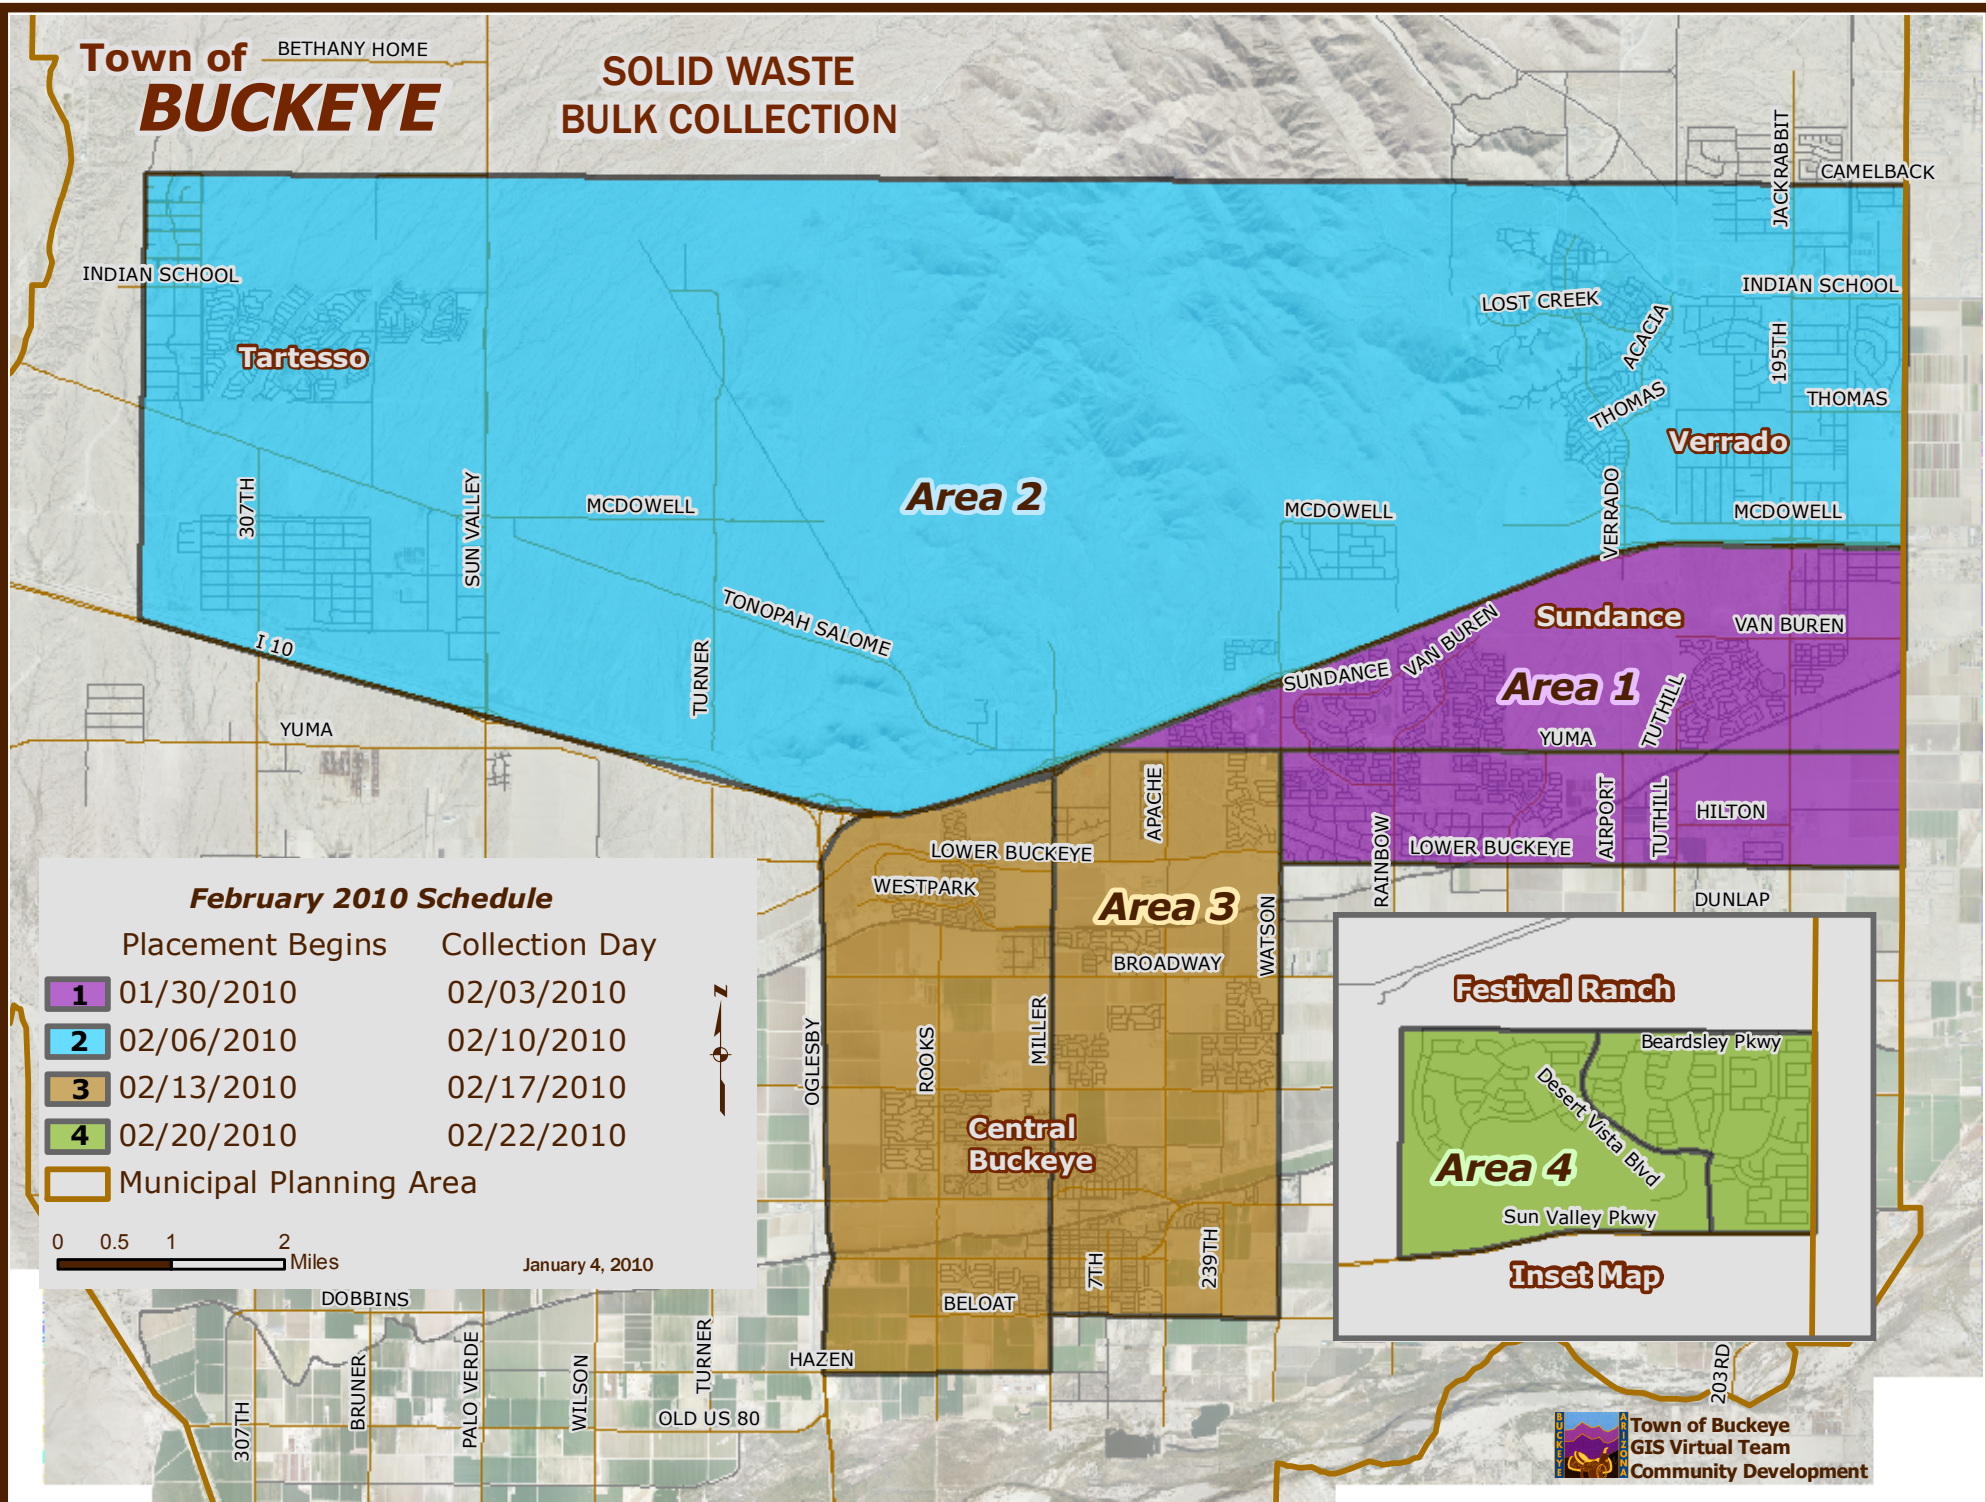

Town of **BUCKEYE**

BETHANY HOME

**SOLID WASTE
BULK COLLECTION**

February 2010 Schedule

Placement Begins Collection Day

1	01/30/2010	02/03/2010
2	02/06/2010	02/10/2010
3	02/13/2010	02/17/2010
4	02/20/2010	02/22/2010

Municipal Planning Area

0 0.5 1 2 Miles

January 4, 2010