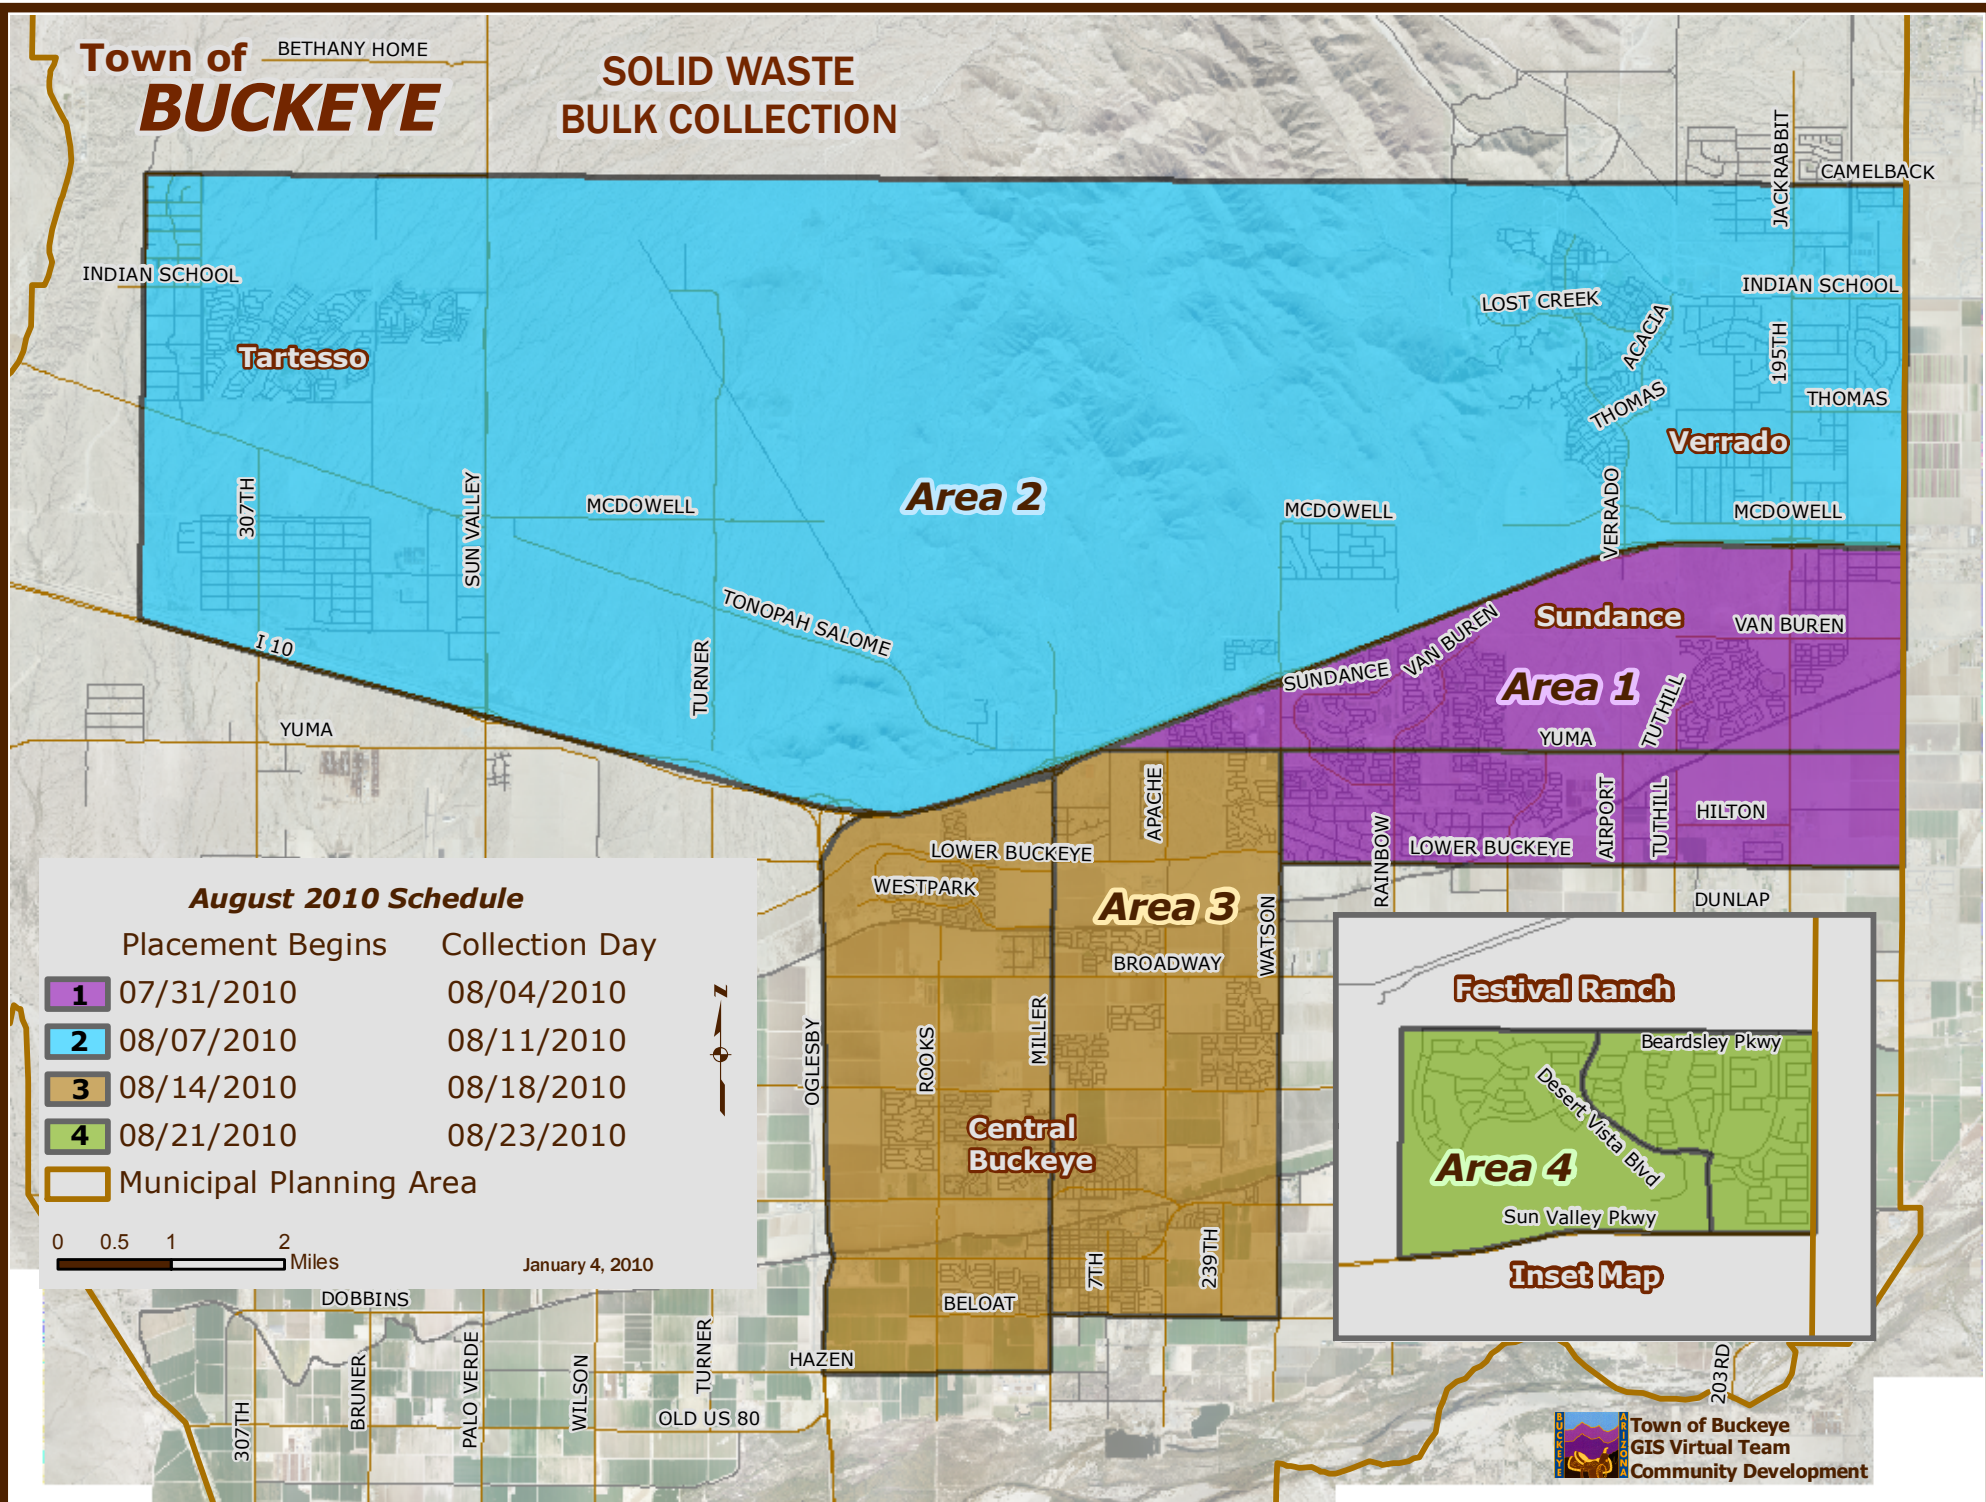

Town of **BUCKEYE**

BETHANY HOME

**SOLID WASTE  
BULK COLLECTION**

**August 2010 Schedule**

Placement Begins      Collection Day

- 1 07/31/2010      08/04/2010
- 2 08/07/2010      08/11/2010
- 3 08/14/2010      08/18/2010
- 4 08/21/2010      08/23/2010

Municipal Planning Area

0   0.5   1   2  
Miles

January 4, 2010

**Festival Ranch**

**Inset Map**